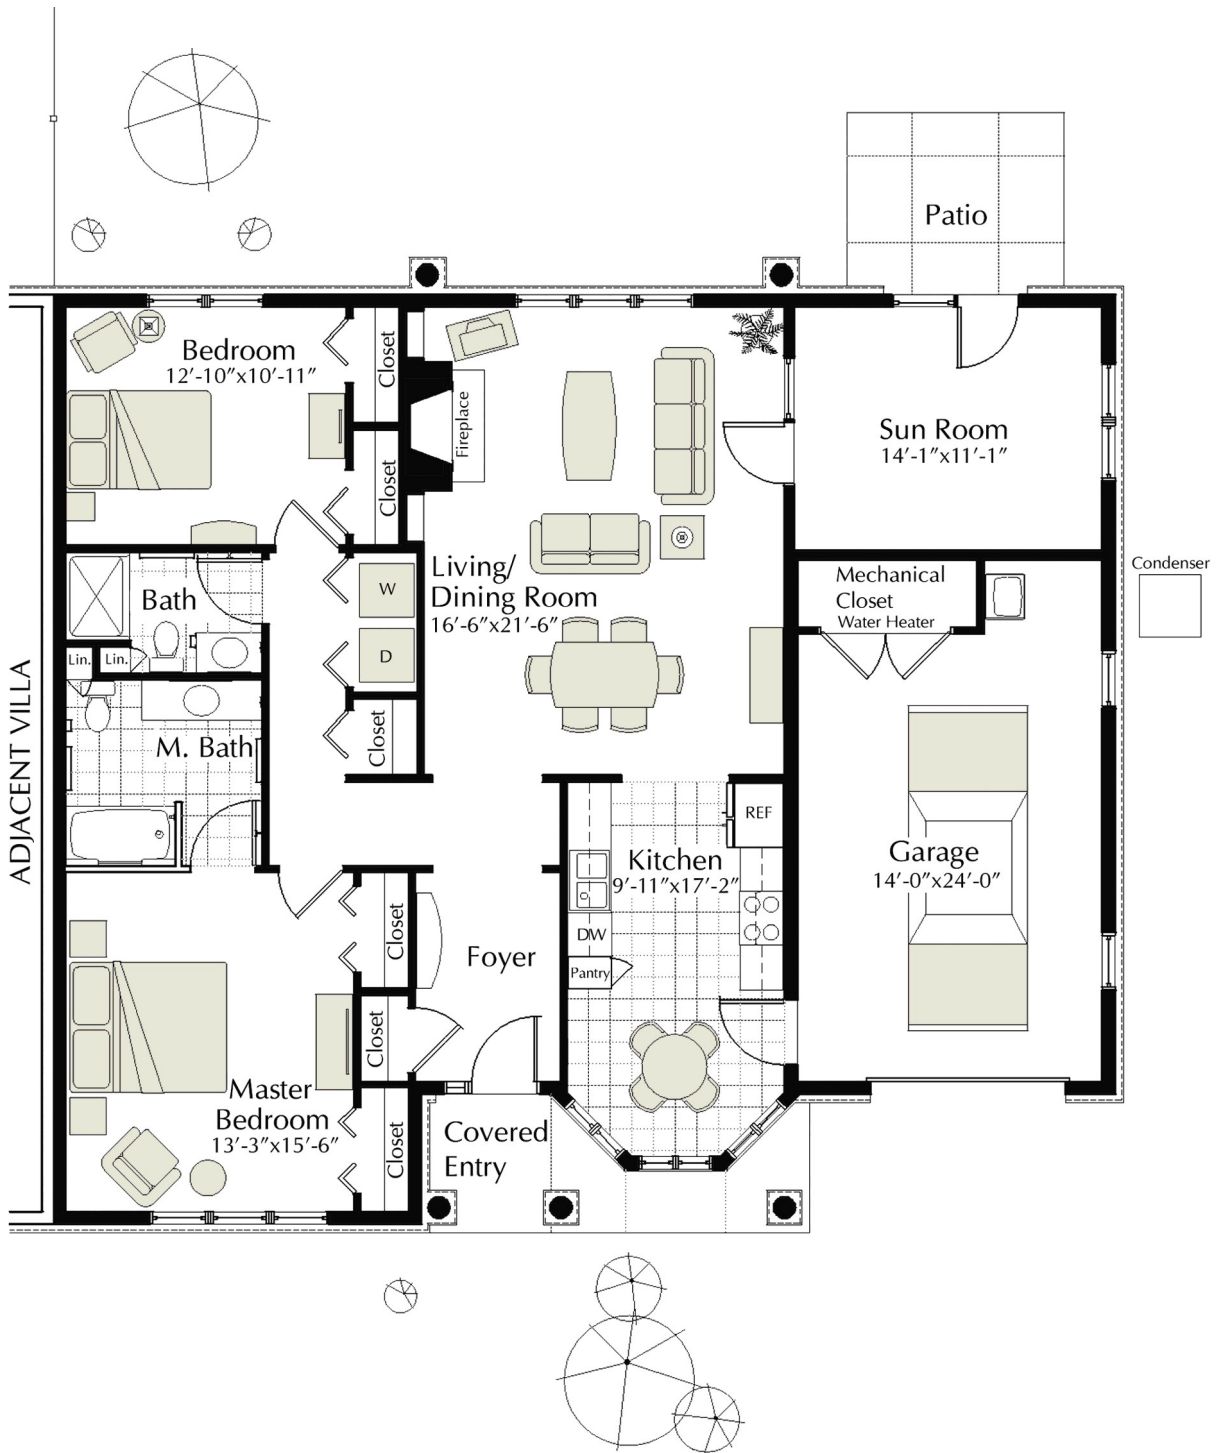

# Allegheny Villa Style

Approximately 1,421 Square Feet