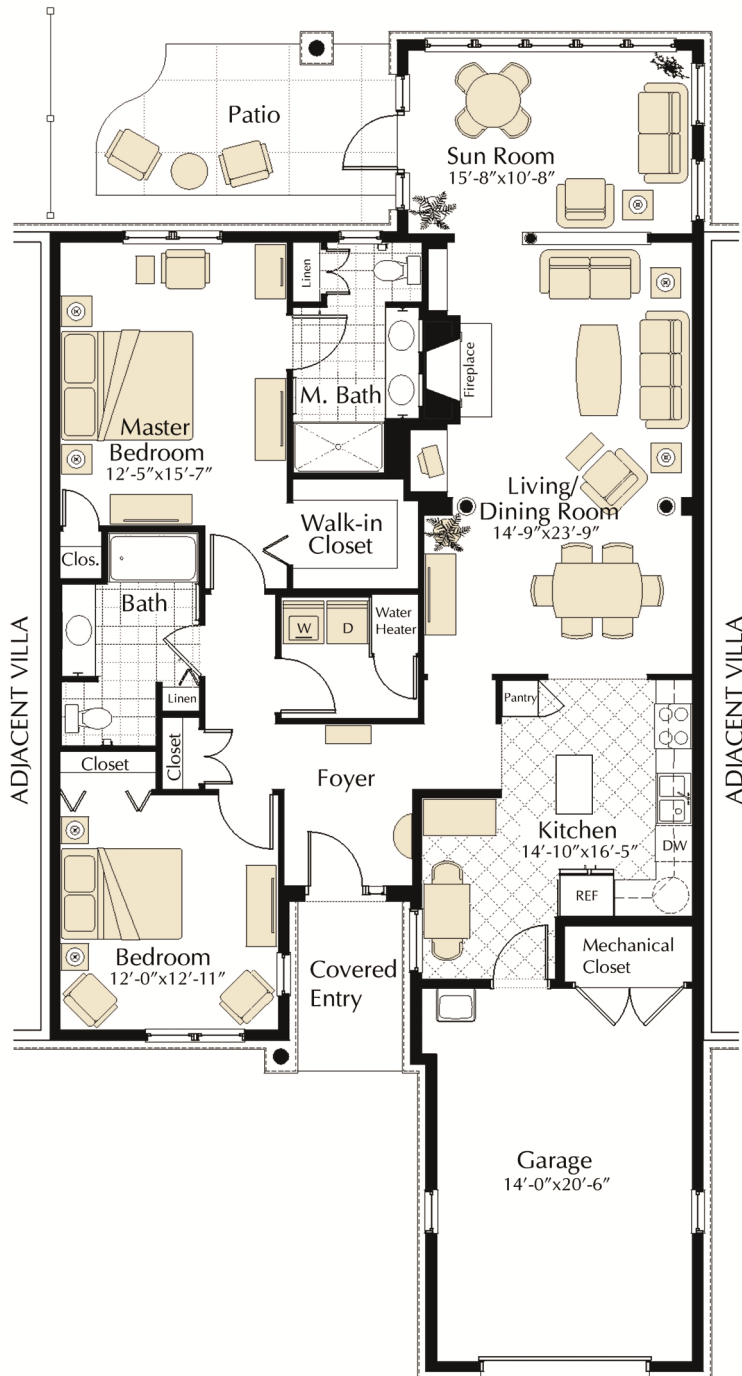

Erie Villa Style

Approximately 1,555 Square Feet