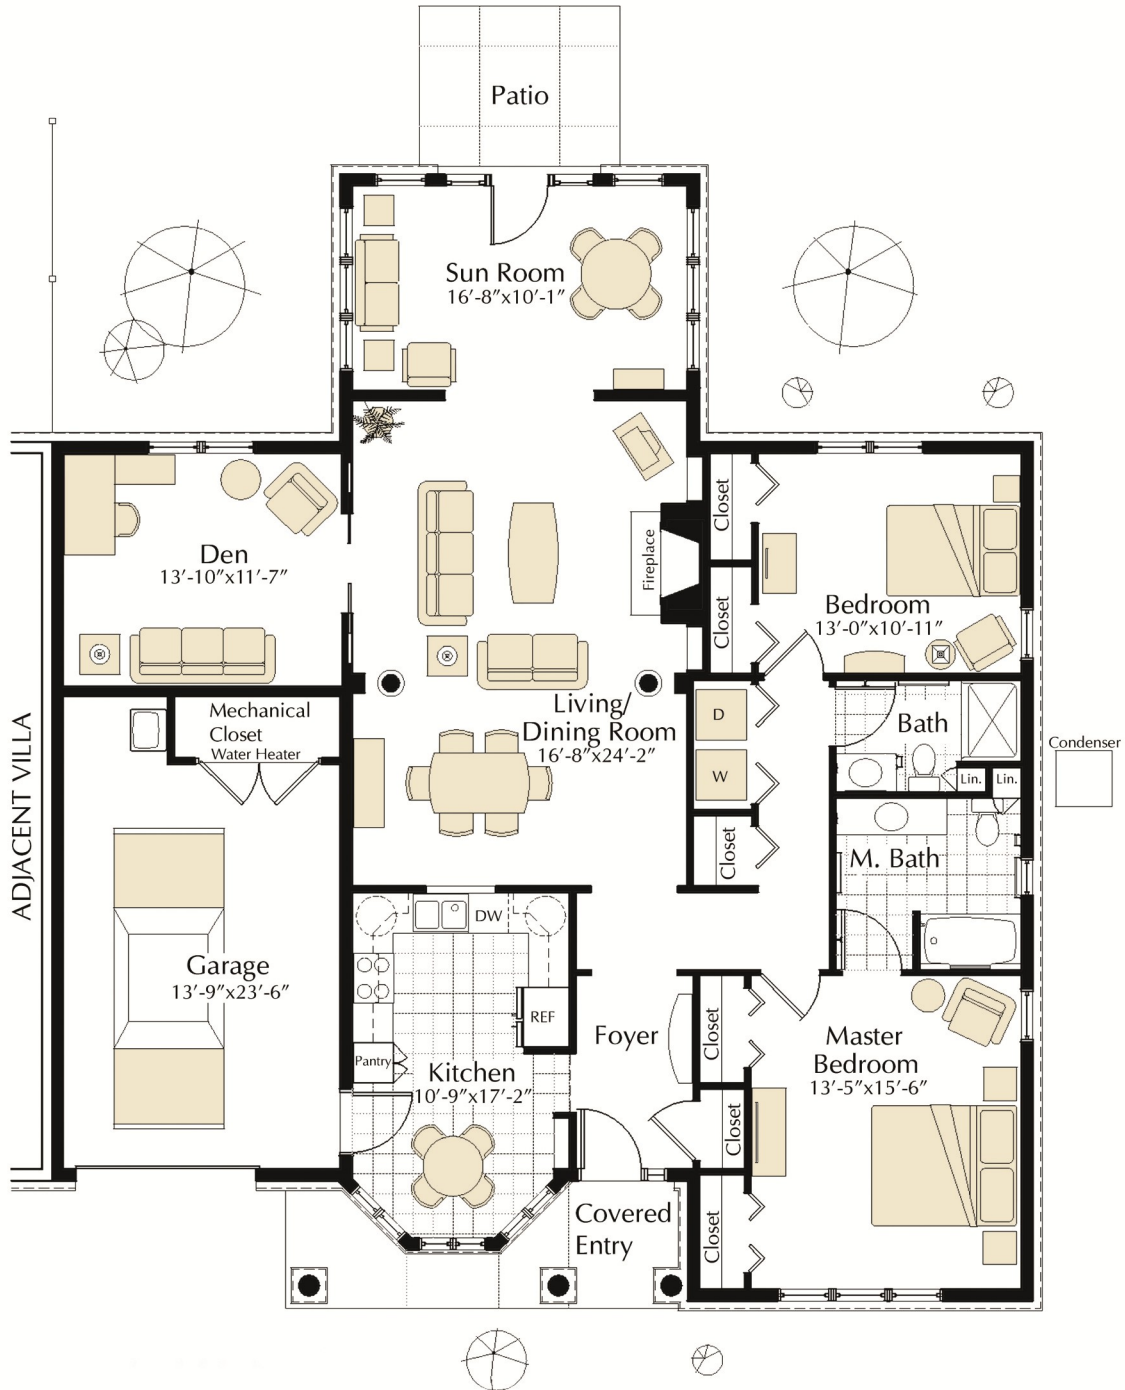

# Bradford Villa Style

Approximately 1,702 Square Feet