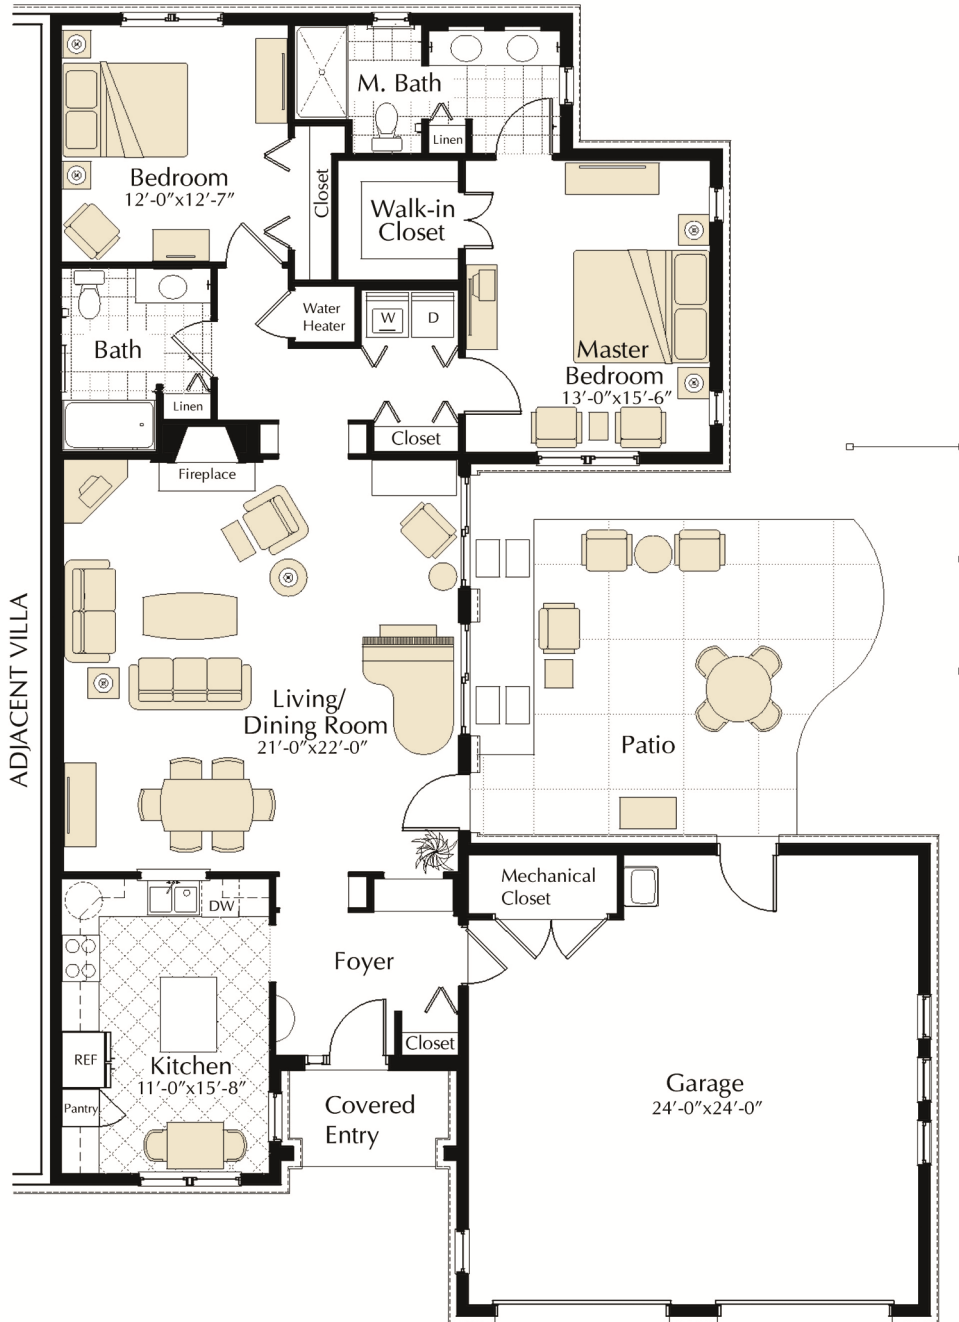

# Dauphin Villa Style

Approximately 1,489 Square Feet