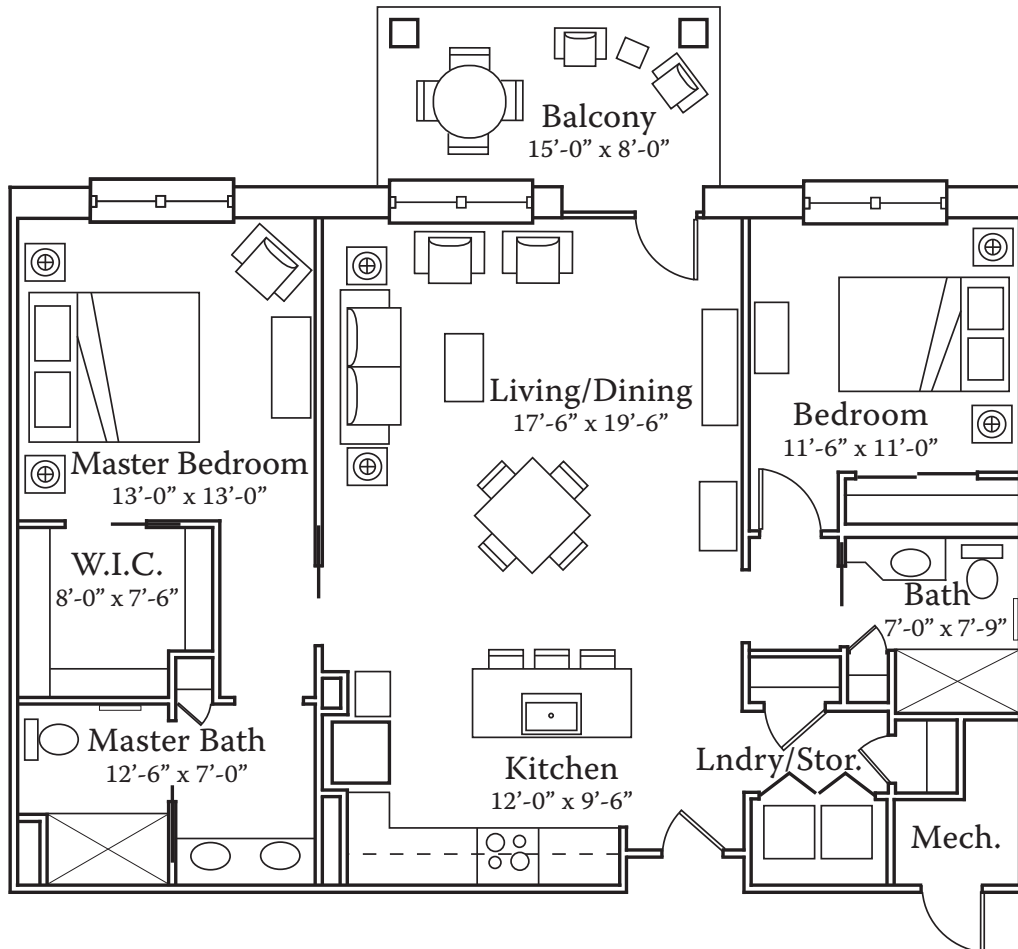

Lilac

Two Bedroom
Approximately 1,220 SF

2001 Harrisburg Pike, Lancaster, PA 17601
717-390-4103 | WoodcrestVilla.org