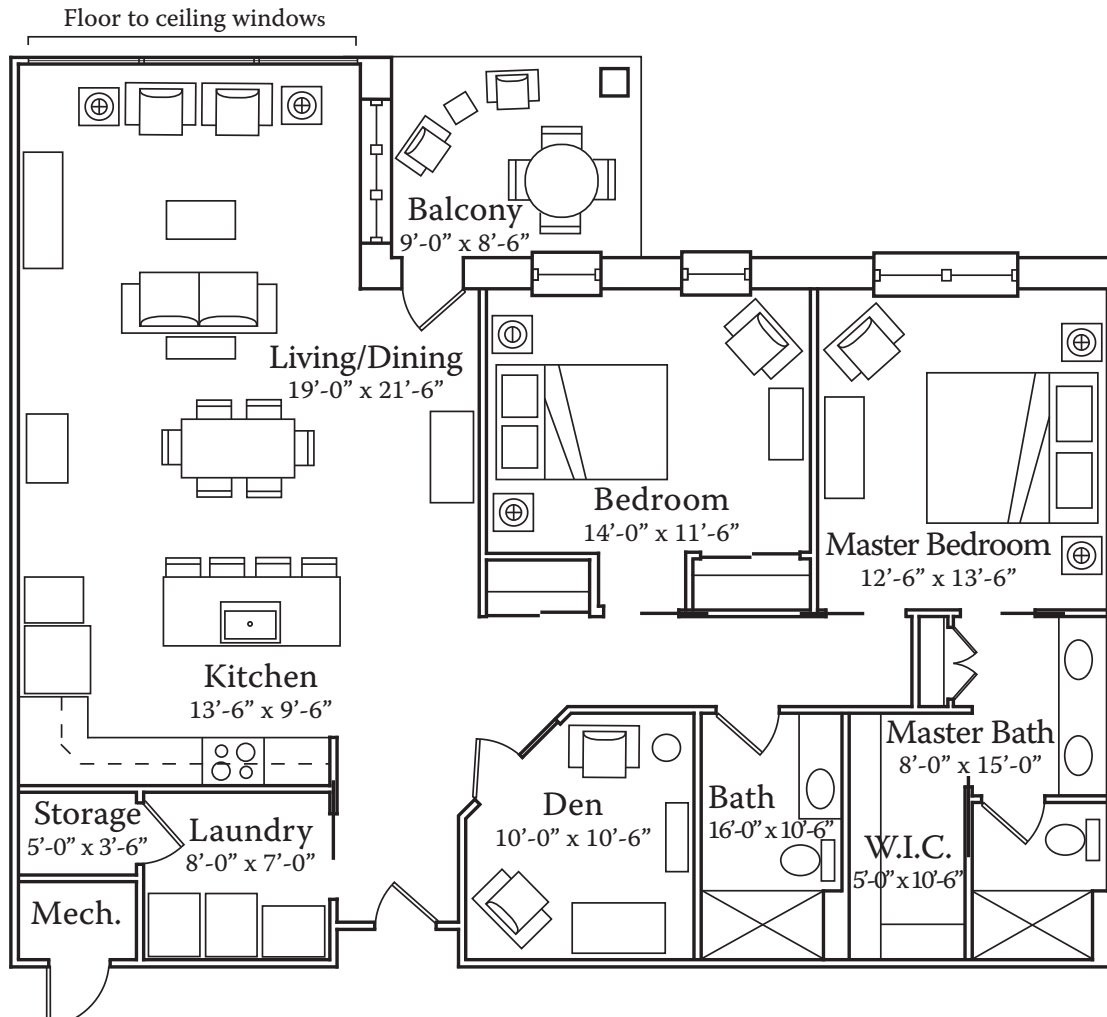

Lotus

Two Bedroom/w Den

Approximately 1,460 SF

2001 Harrisburg Pike, Lancaster, PA 17601
717-390-4103 | WoodcrestVilla.org