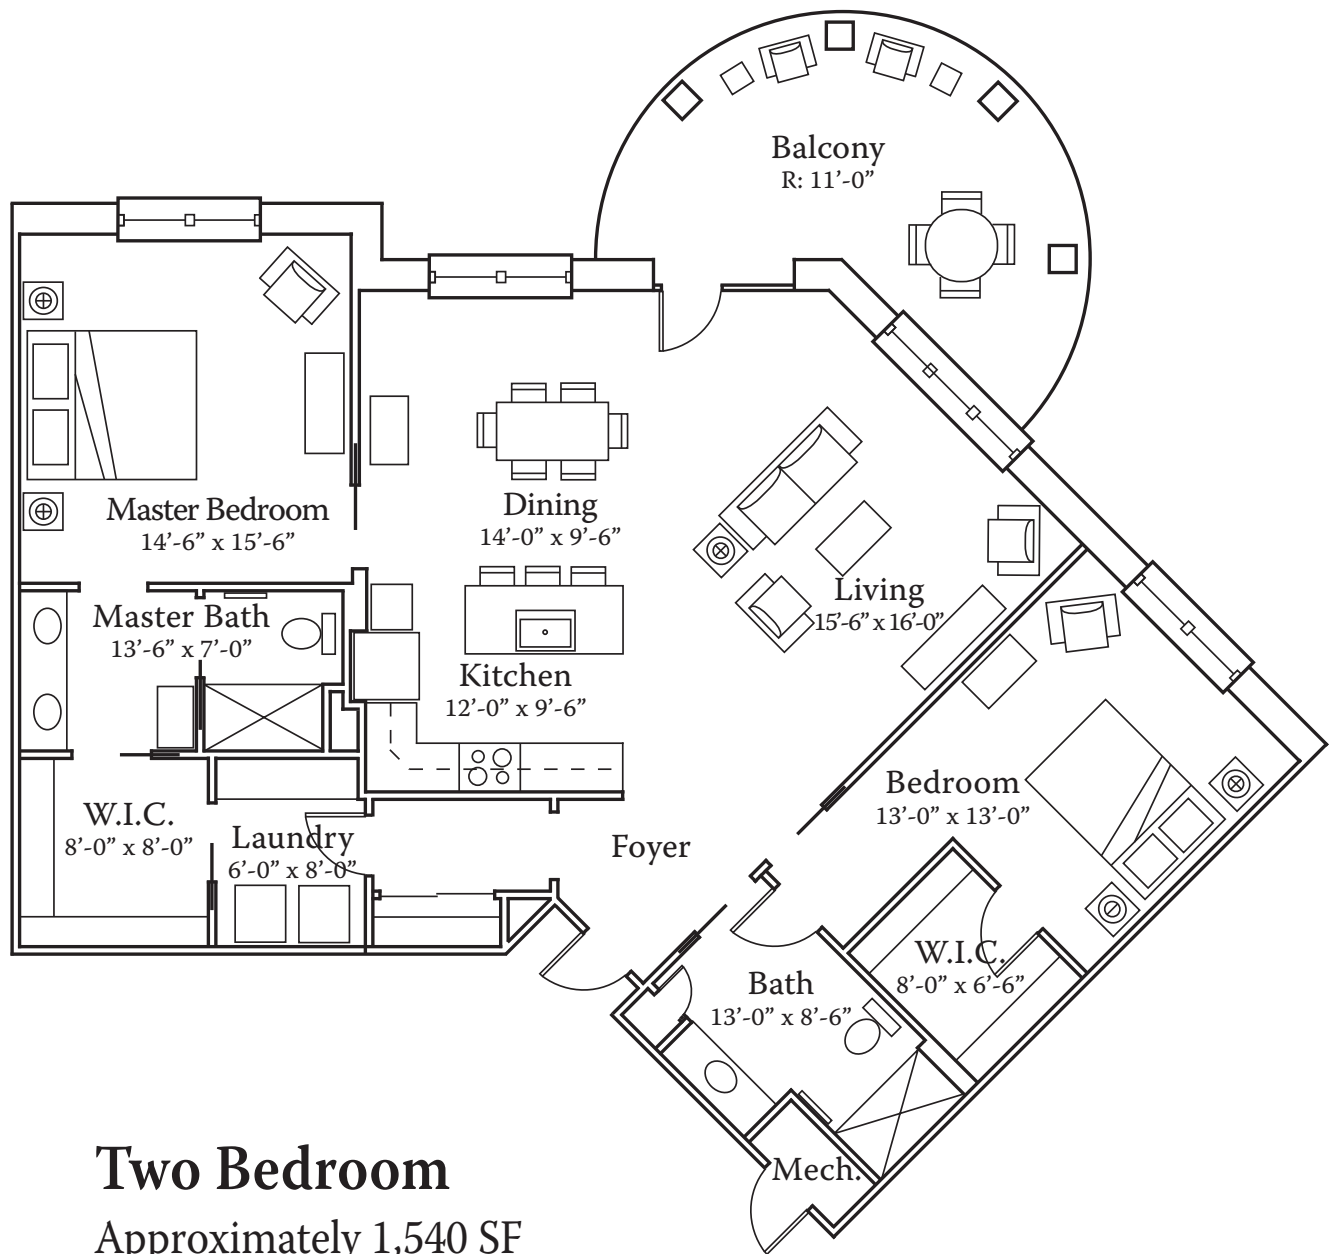

Marigold

Two Bedroom
Approximately 1,540 SF

2001 Harrisburg Pike, Lancaster, PA 17601
717-390-4103 | WoodcrestVilla.org