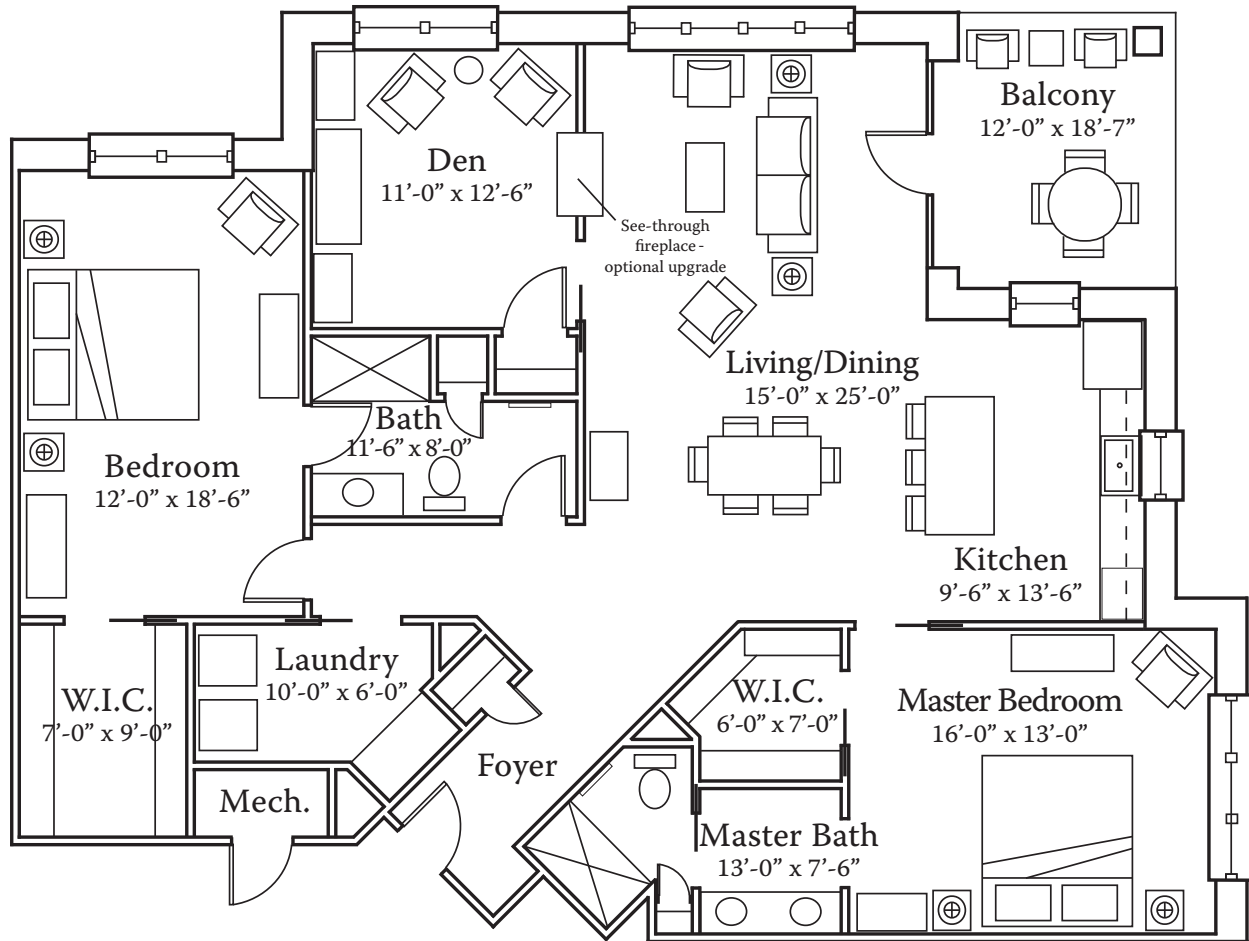

Zinnia

Two Bedroom/w Den

Approximately 1,620 SF

2001 Harrisburg Pike, Lancaster, PA 17601
717-390-4103 | WoodcrestVilla.org