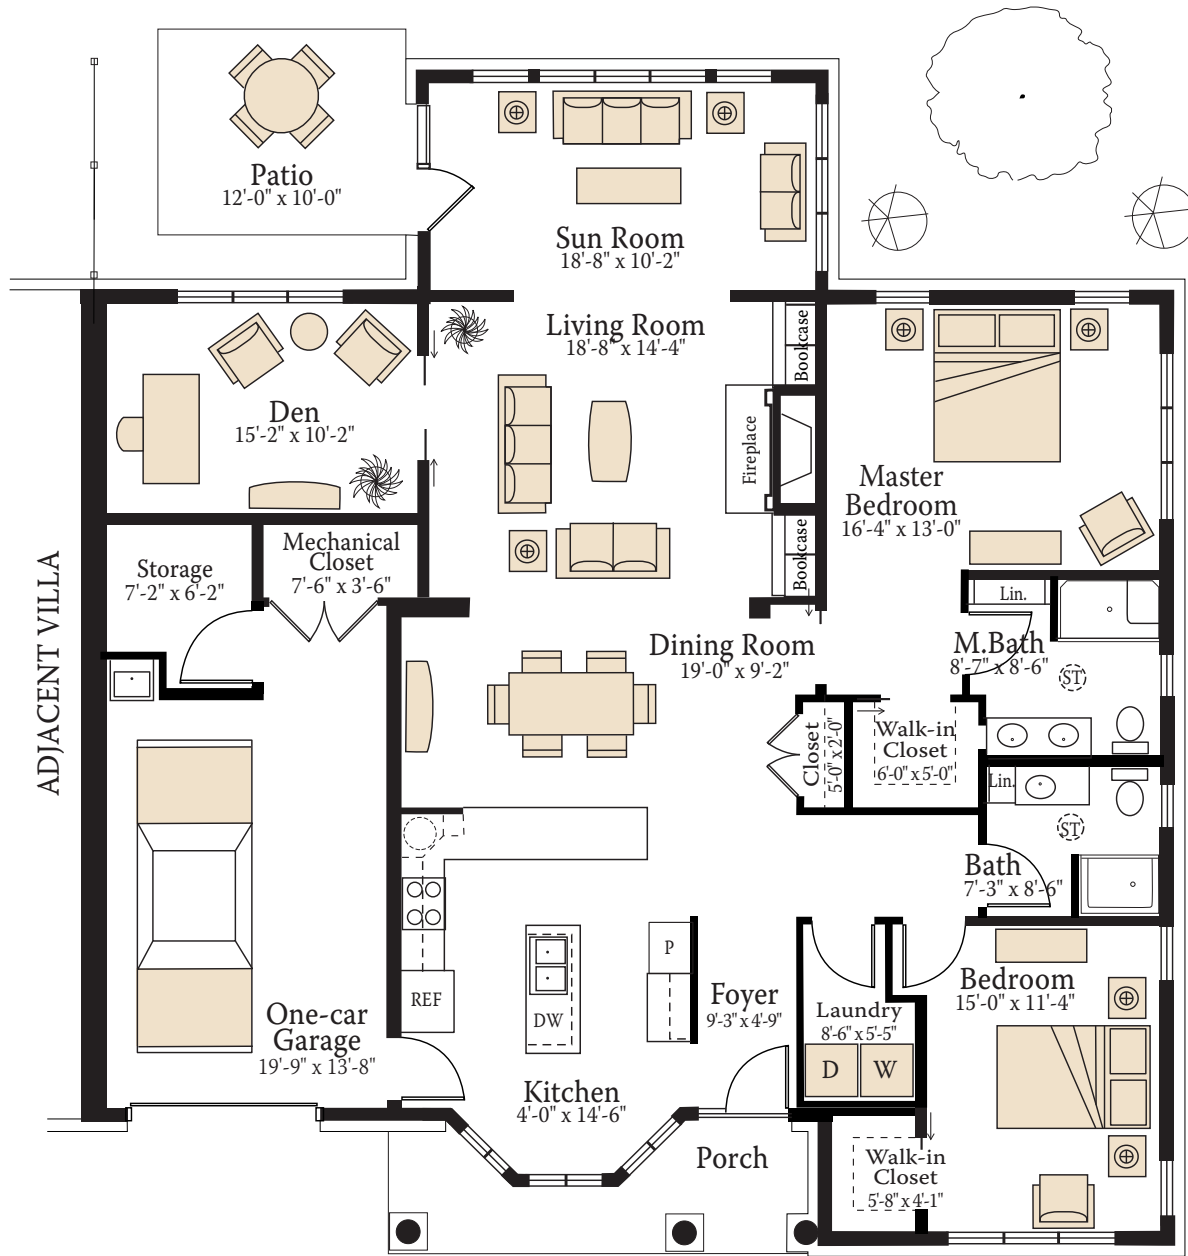

# THE Lancaster

Approximately 2,058 square feet

*Dimensions do not include the garage.*

*Dimensions may vary from unit to unit.*

*Furniture placement is for illustrative purposes only. Plan does not reflect the electrical, television or telephone outlet locations. Floor plan is for marketing purposes only and may not be to scale. Variations may occur.*