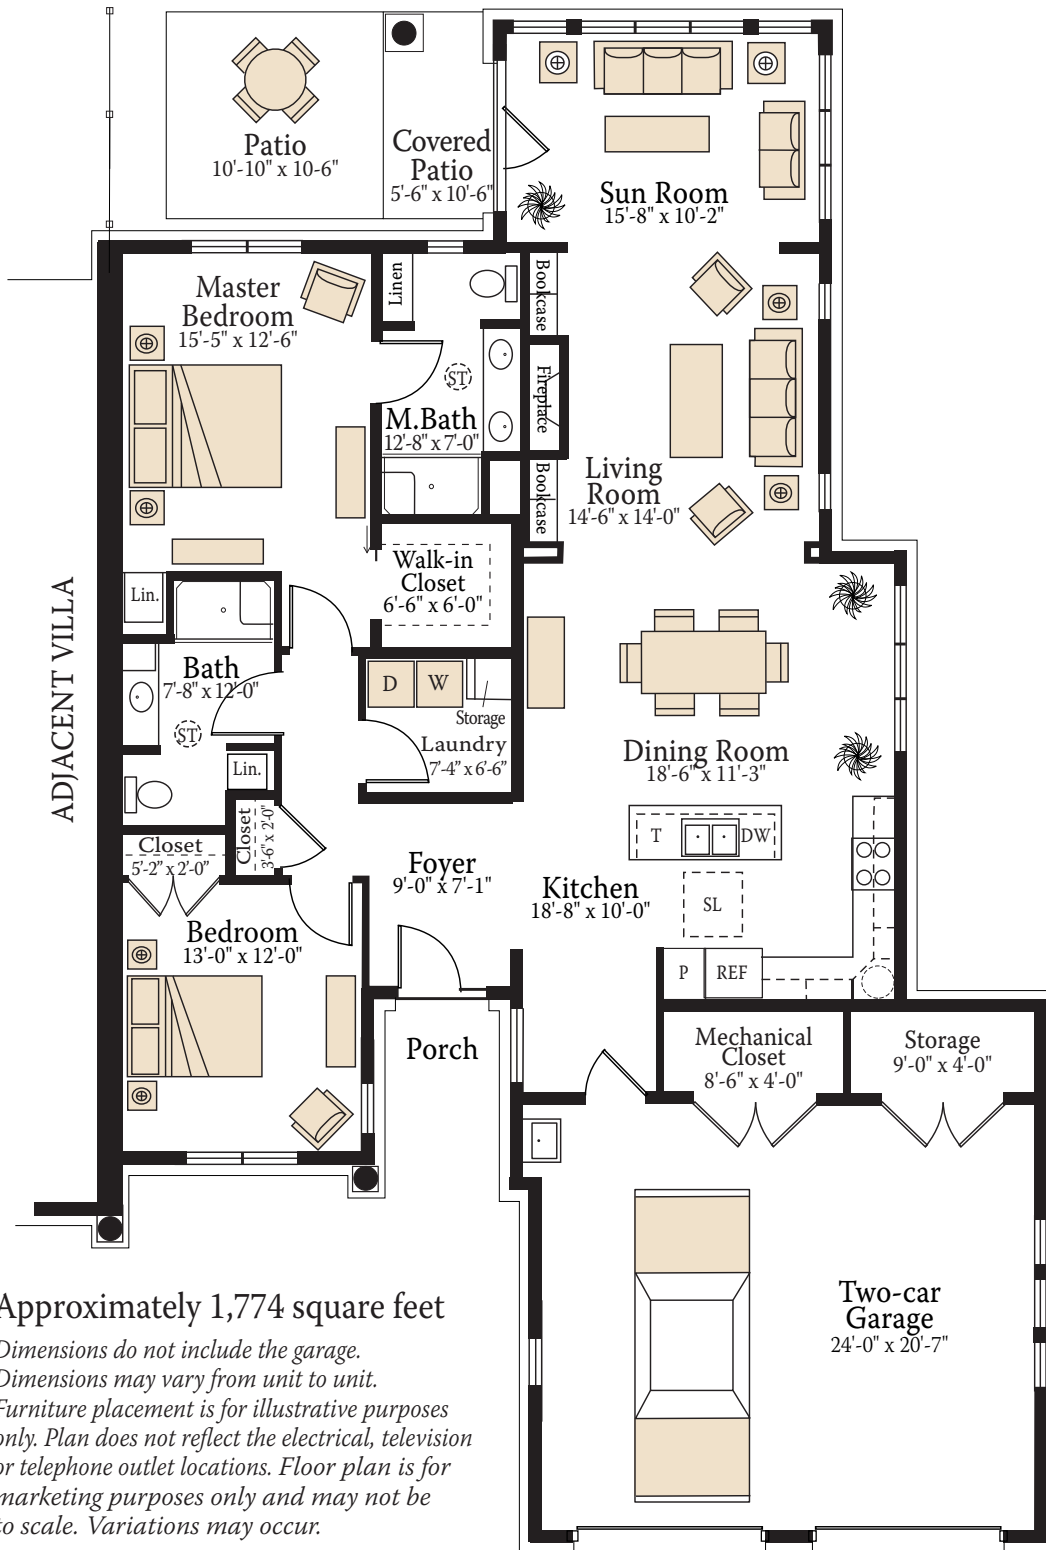

# THE Jefferson+

Approximately 1,774 square feet

*Dimensions do not include the garage.  
 Dimensions may vary from unit to unit.  
 Furniture placement is for illustrative purposes  
 only. Plan does not reflect the electrical, television  
 or telephone outlet locations. Floor plan is for  
 marketing purposes only and may not be  
 to scale. Variations may occur.*