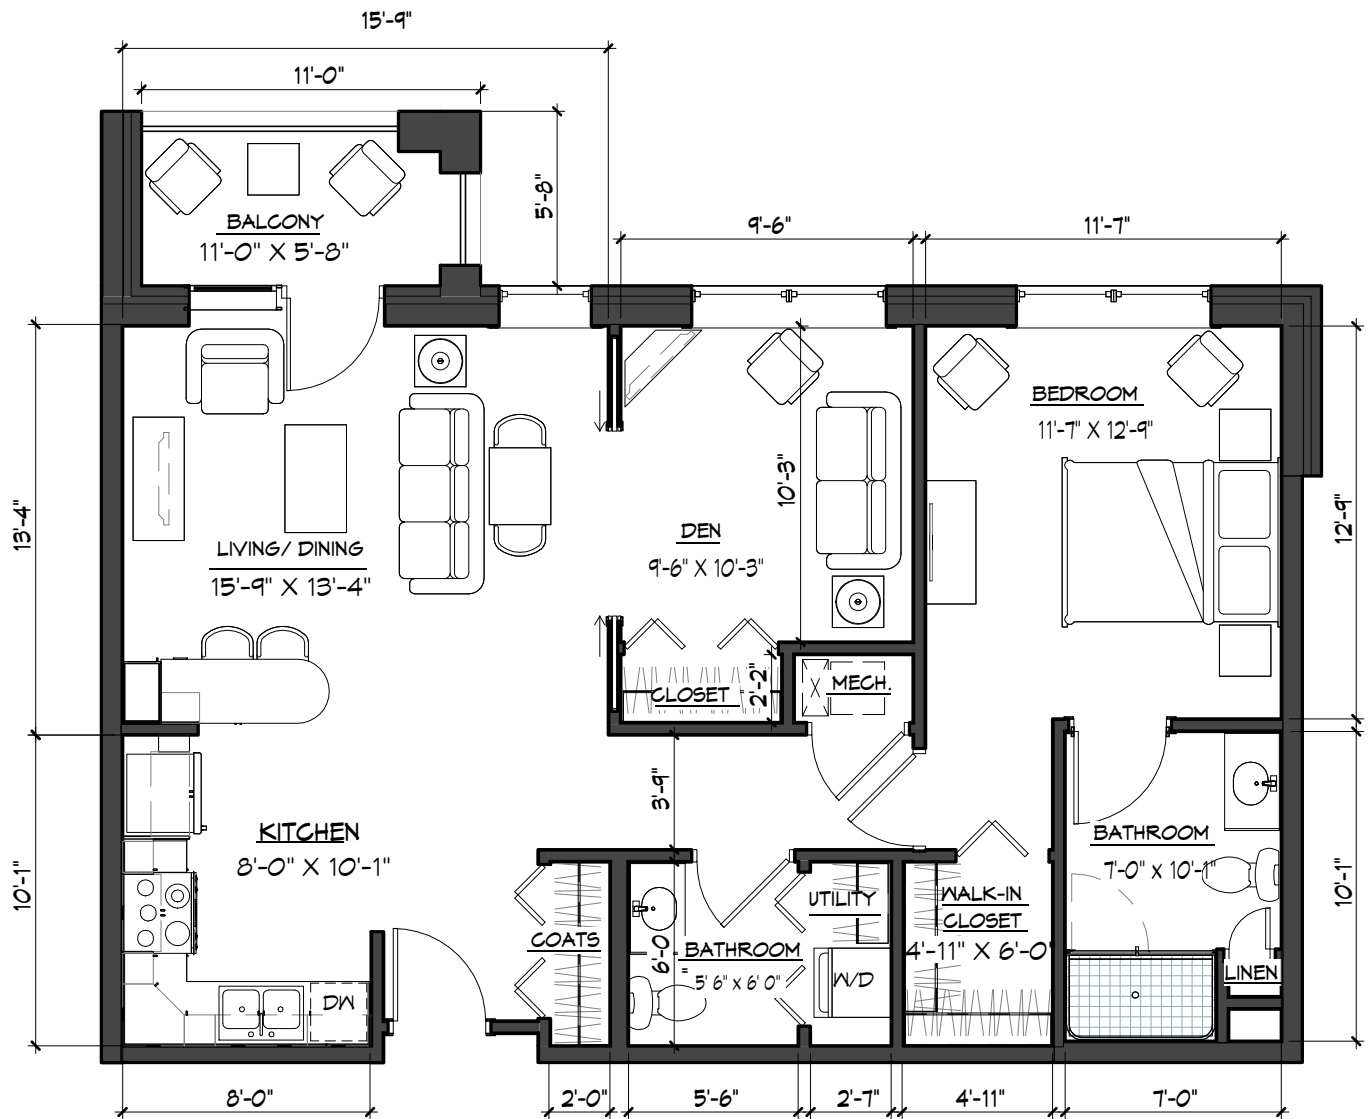

Gardenia

Two Bedroom

Approximately 1,000 SF

2001 Harrisburg Pike, Lancaster, PA 17601
717-390-4103 | WoodcrestVilla.org

Floor plan is for marketing purposes only and may not be to scale. Variations may occur.