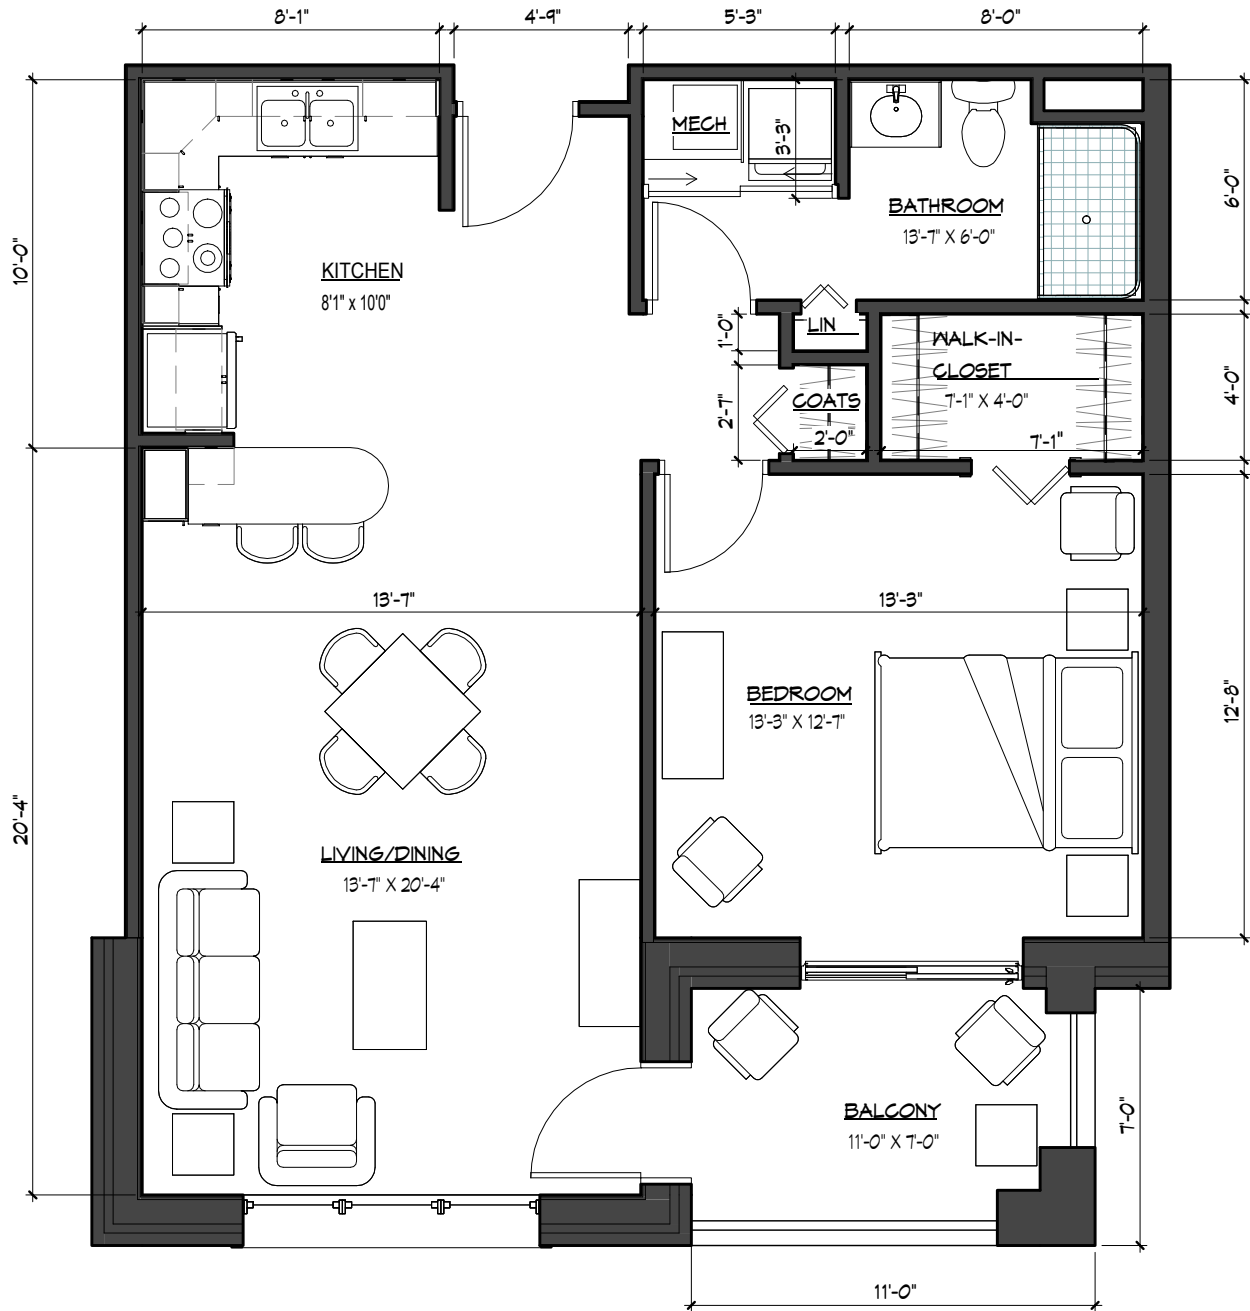

Iris

One Bedroom Approximately 850 SF

2001 Harrisburg Pike, Lancaster, PA 17601
717-390-4103 | WoodcrestVilla.org

Floor plan is for marketing purposes only and may not be to scale.
Variations may occur.

DMLRR