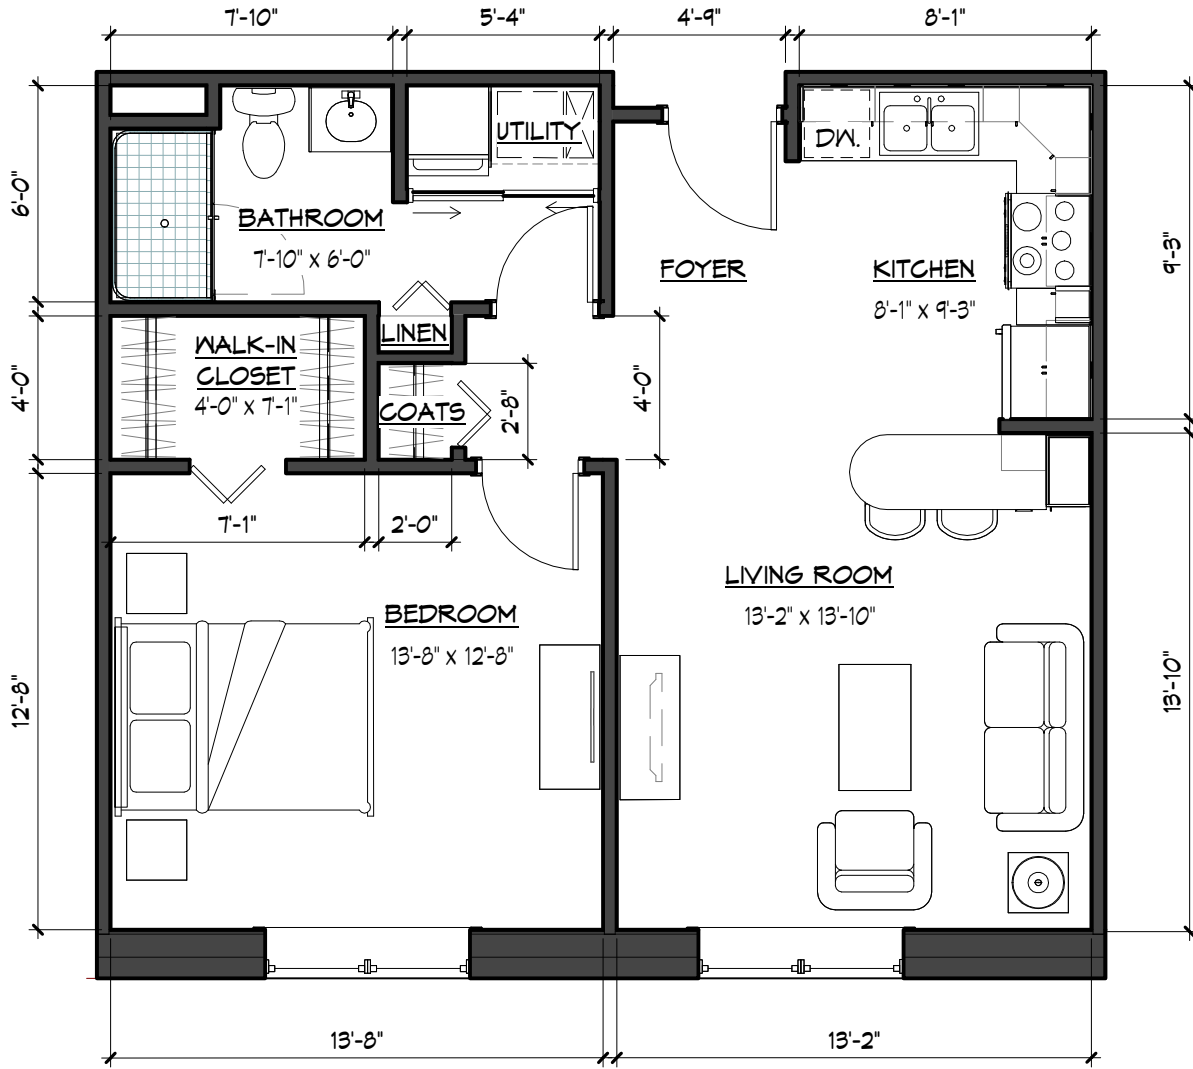

Lilium

One Bedroom

Approximately 700 SF

2001 Harrisburg Pike, Lancaster, PA 17601
717-390-4103 | WoodcrestVilla.org

Floor plan is for marketing purposes only and may not be to scale. Variations may occur.