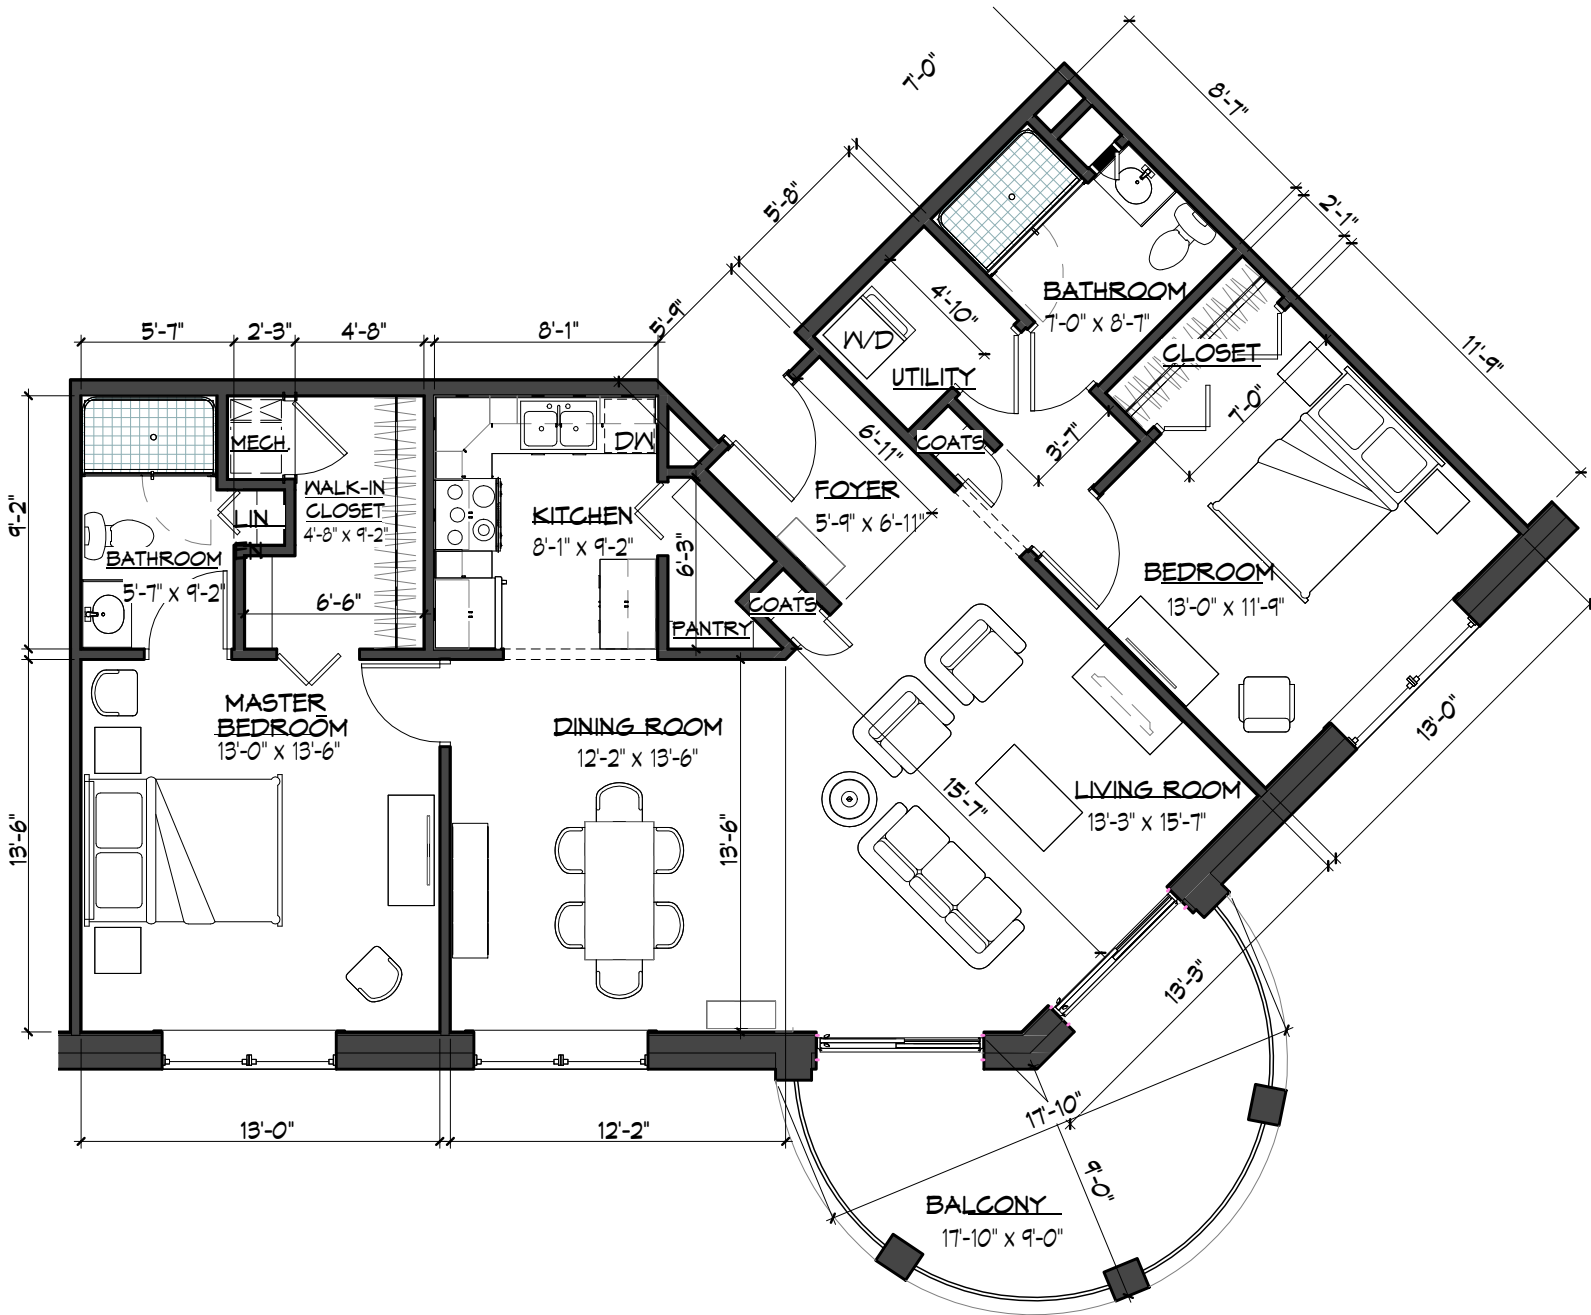

## Two Bedroom

Approximately 1,400 SF

2001 Harrisburg Pike, Lancaster, PA 17601  
717-390-4103 | WoodcrestVilla.org

Floor plan is for marketing purposes only and may not be to scale. Variations may occur.