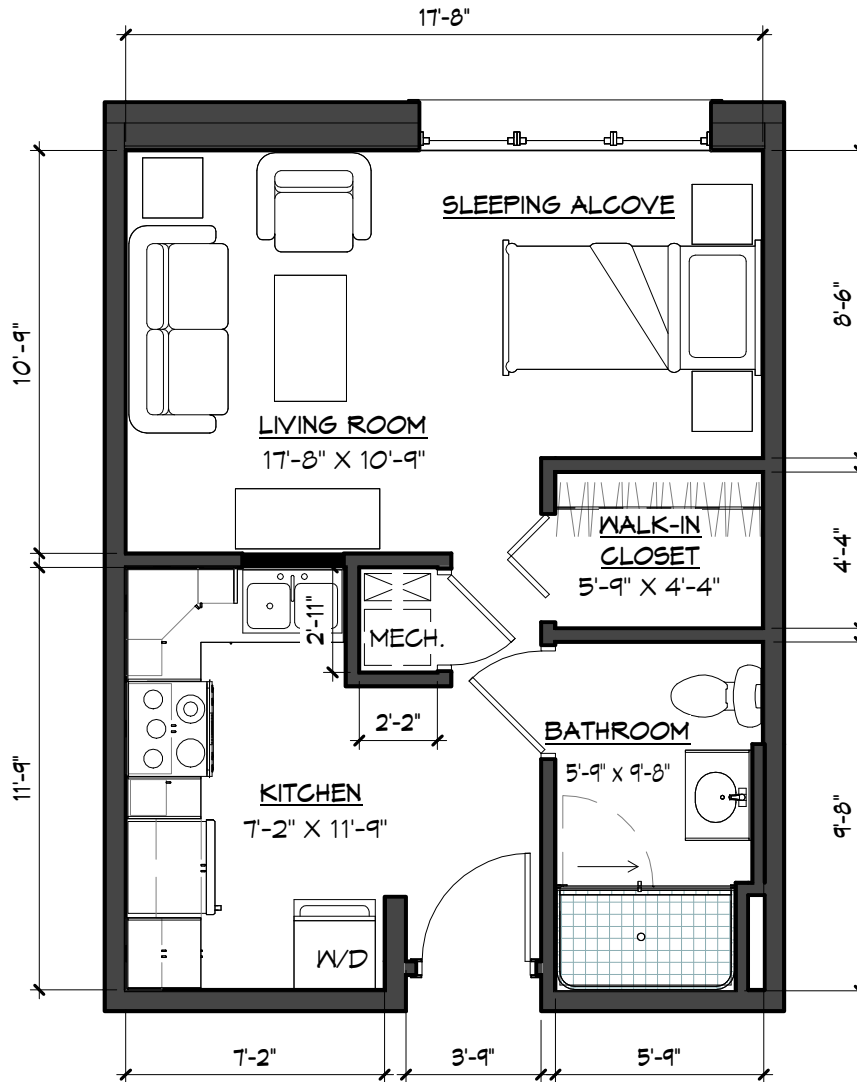

Freesia

Studio

Approximately 460 SF

2001 Harrisburg Pike, Lancaster, PA 17601
717-390-4103 | WoodcrestVilla.org

Floor plan is for marketing purposes only and may not be to scale. Variations may occur.

A1EW2019