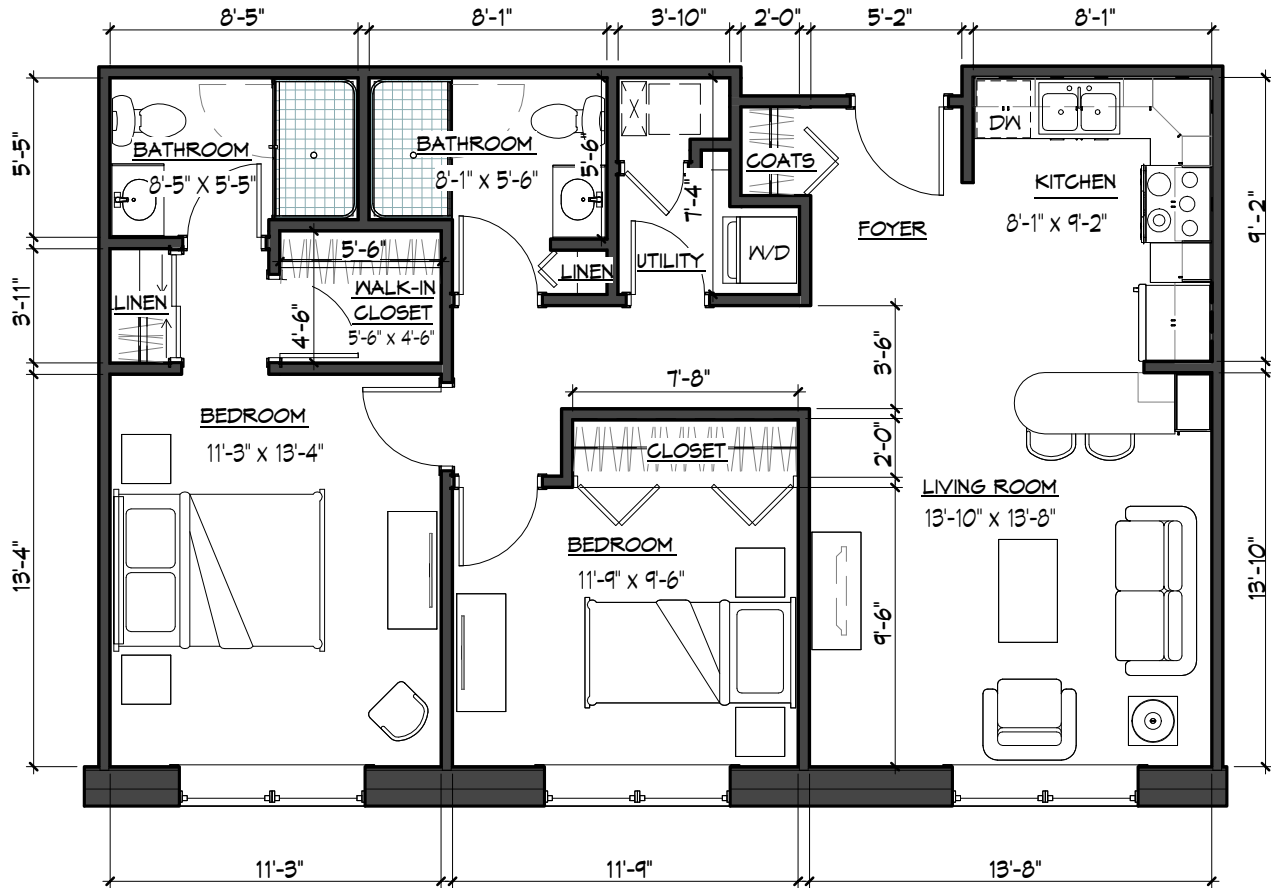

Hydrangea

Two Bedroom

Approximately 950 SF

2001 Harrisburg Pike, Lancaster, PA 17601
717-390-4103 | WoodcrestVilla.org

Floor plan is for marketing purposes only and may not be to scale. Variations may occur.