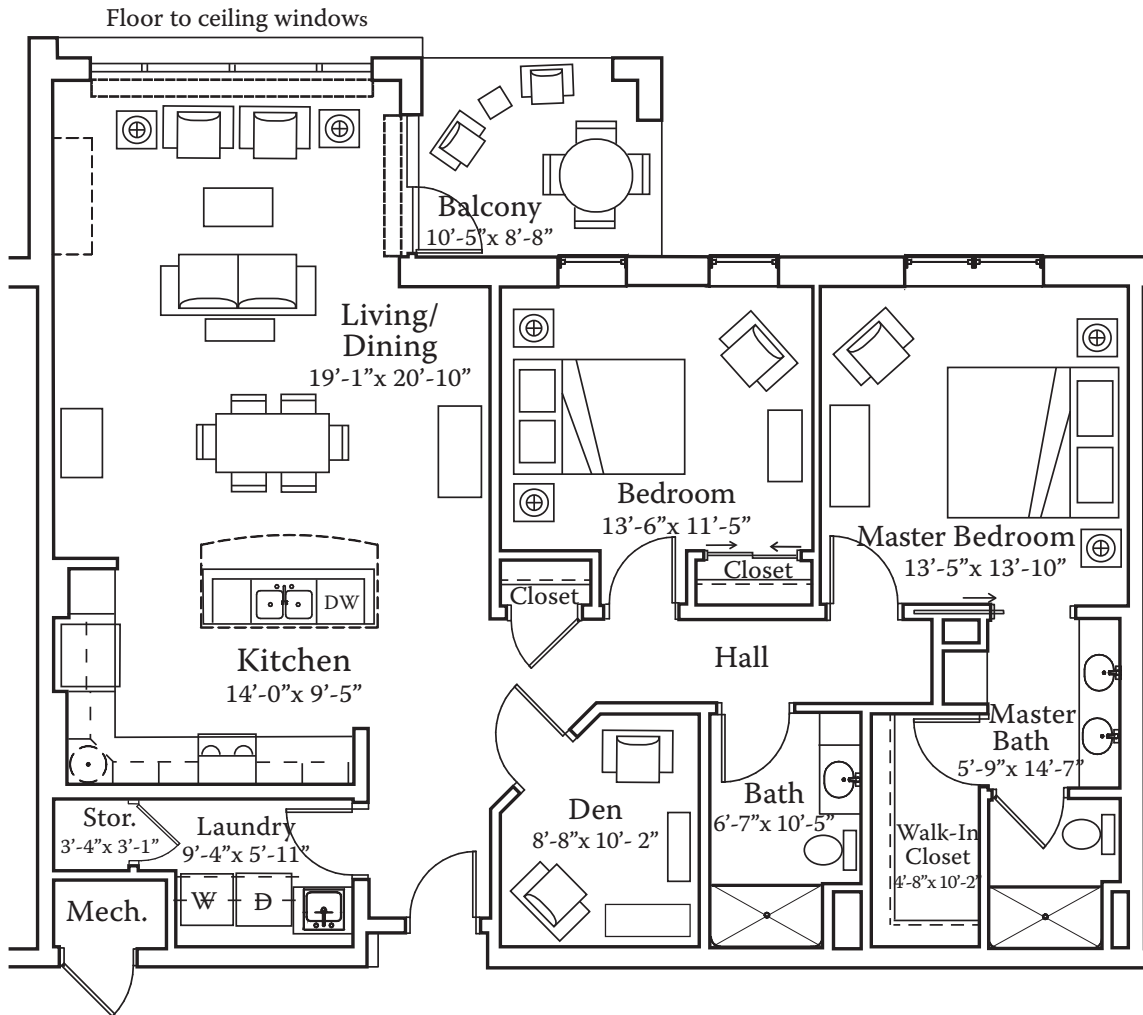

# Lotus

## Two Bedroom/w Den

Approximately 1,460 SF

2001 Harrisburg Pike, Lancaster, PA 17601  
717-390-4103 | WoodcrestVilla.org