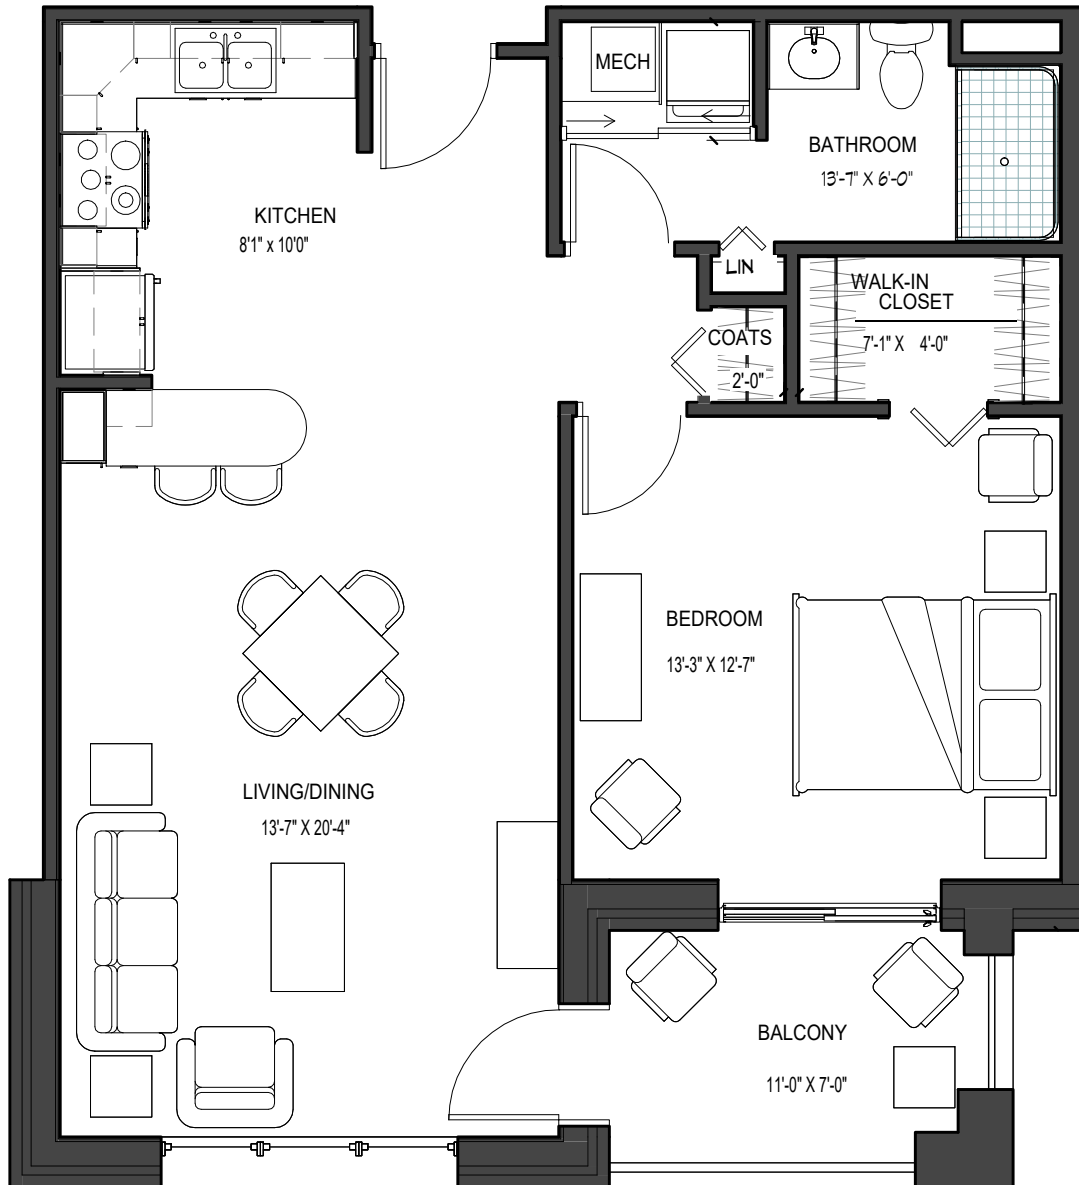

Iris

One Bedroom Approximately 850 SF

2001 Harrisburg Pike, Lancaster, PA 17601
717-390-4103 | WoodcrestVilla.org

Floor plan is for marketing purposes only and may not be to scale.
Variations may occur.

DMLRR