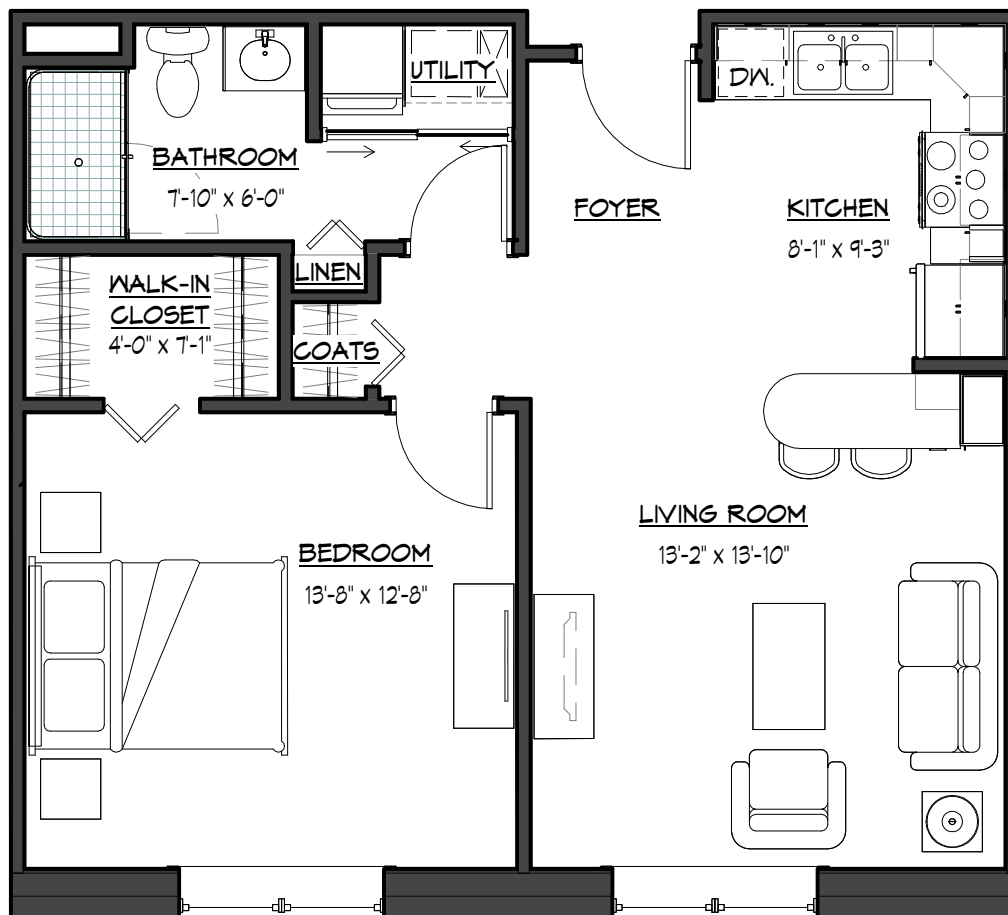

Lilium

One Bedroom

Approximately 700 SF

2001 Harrisburg Pike, Lancaster, PA 17601
717-390-4103 | WoodcrestVilla.org

Floor plan is for marketing purposes only and may not be to scale. Variations may occur.