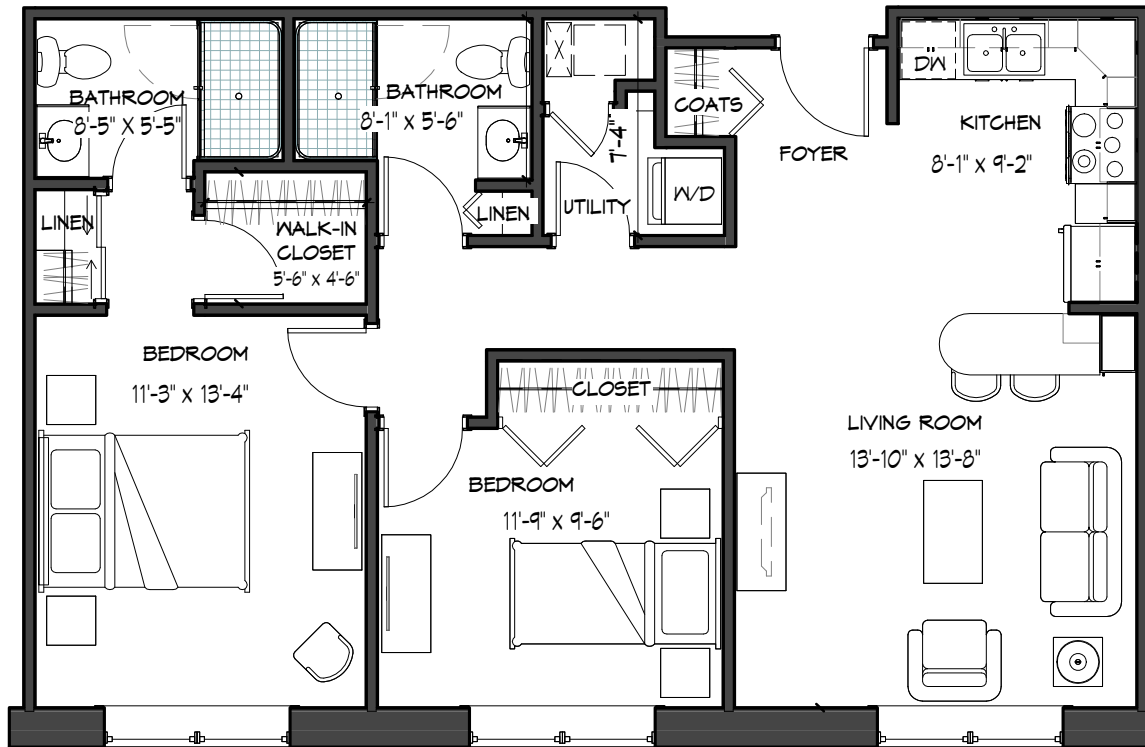

Hydrangea

Two Bedroom

Approximately 950 SF

2001 Harrisburg Pike, Lancaster, PA 17601
717-390-4103 | WoodcrestVilla.org

Floor plan is for marketing purposes only and may not be to scale. Variations may occur.