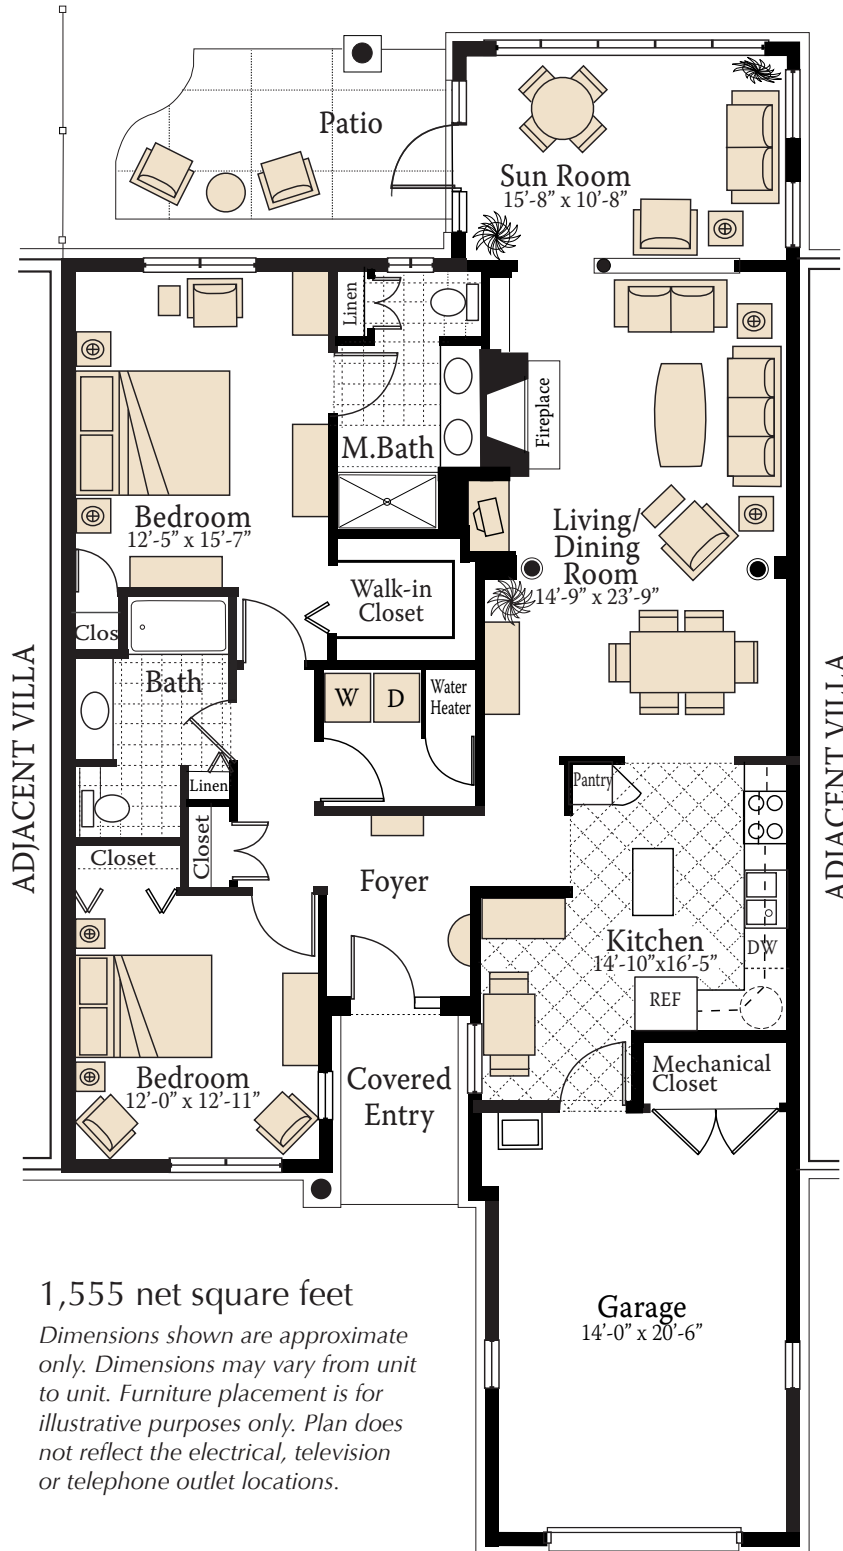

# THE Erie

1,555 net square feet

*Dimensions shown are approximate only. Dimensions may vary from unit to unit. Furniture placement is for illustrative purposes only. Plan does not reflect the electrical, television or telephone outlet locations.*

## Woodcrest Villa

A Mennonite Home Community

ReadingAge

ReadingAge PA